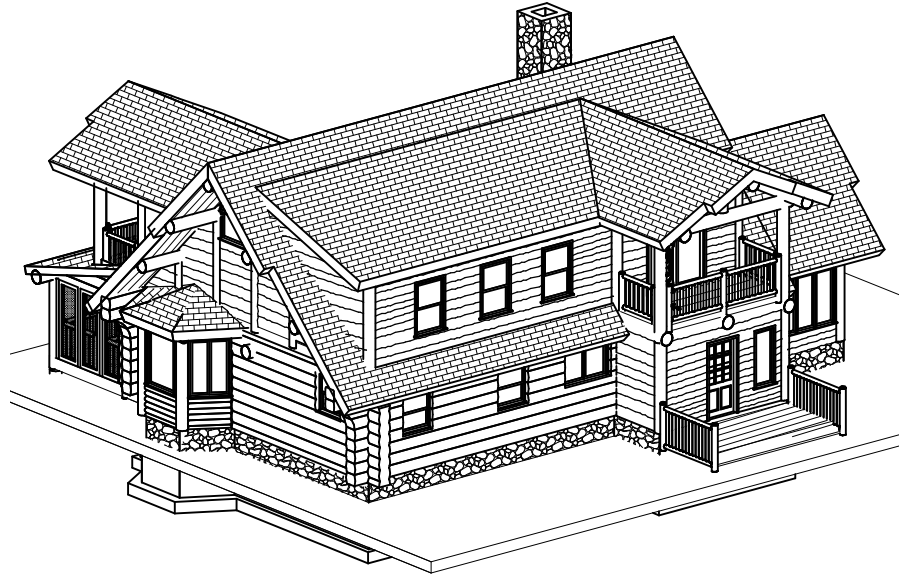

TUCKER MOUNTAIN LOG HOMES

41 Tucker Mountain Road, Sullivan, Maine 04664 Phone: 207 422-3232 Fax: (207) 422-3493
<http://www.tuckermtnloghomes.com>

Exterior 3D View

First Floor Plan

Second Floor Plan

Log Package

Bear Mountain

First Floor 1,514 SF
Second Floor 801 SF
Total Area 2,315 SF

Handcrafted-Custom
Designed