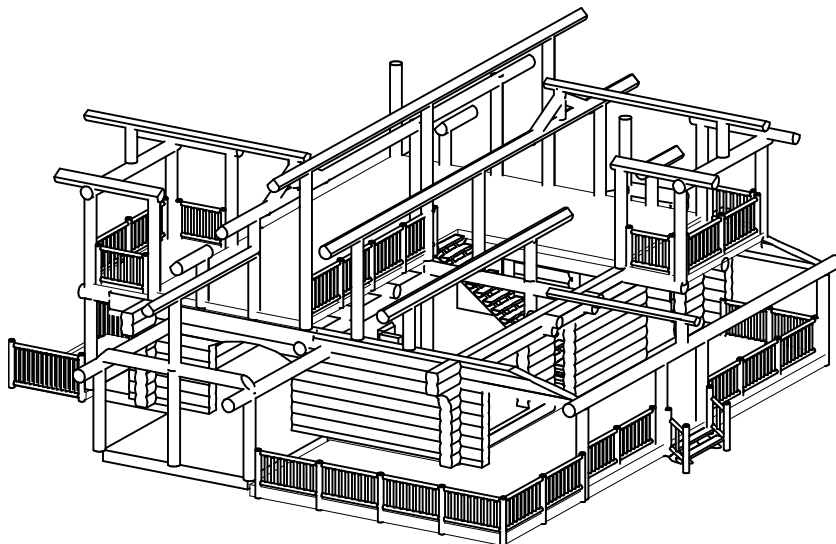

Log Package

Bear Mountain

First Floor 1,514 SF
Second Floor 801 SF
Total Area 2,315 SF