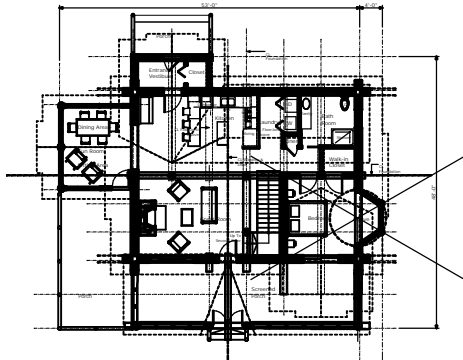

TUCKER MOUNTAIN LOG HOMES

41 Tucker Mountain Road, Sullivan, Maine 04664 Phone: 207 422-3232 Fax: (207) 422-3493
<http://www.tuckermtnloghomes.com>

Exterior 3D View

First Floor Plan

Second Floor Plan

Log Package

Bear Mountain

First Floor 1,514 SF
Second Floor 801 SF
Total Area 2,315 SF

Handcrafted-Custom
Designed