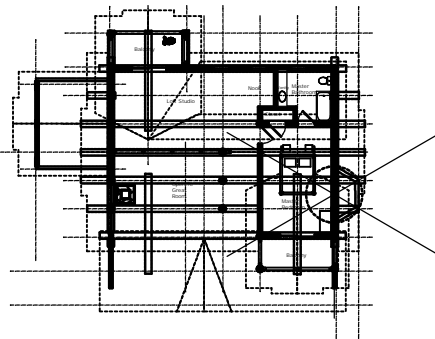

Second Floor Plan