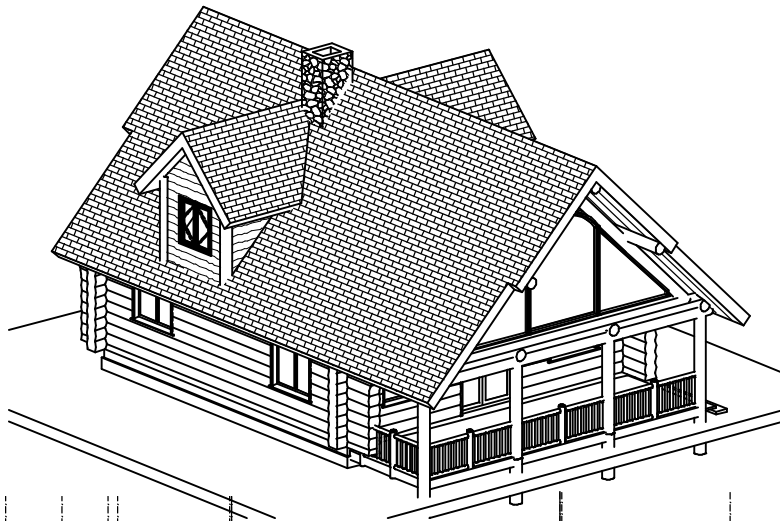

# TUCKER MOUNTAIN LOG HOMES

41 Tucker Mountain Road, Sullivan, Maine 04664 Phone: 207 422-3232 Fax: (207) 422-3493  
<http://www.tuckermtnloghomes.com>

3-D Exterior View

First Floor Plan

Loft Floor Plan

Log Shell Package

Model: Barlage  
 First Floor: 960 sf  
 Loft: 739 sf  
 Total: 1,699 sf

Handcrafted-Custom  
 Designed