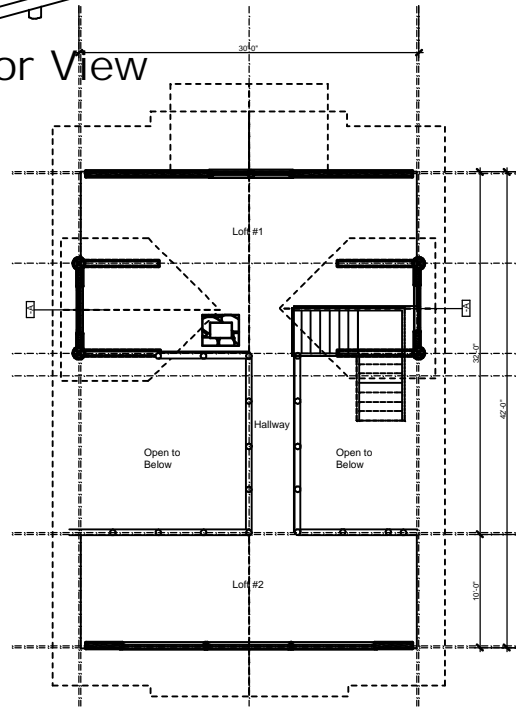

Loft Floor Plan