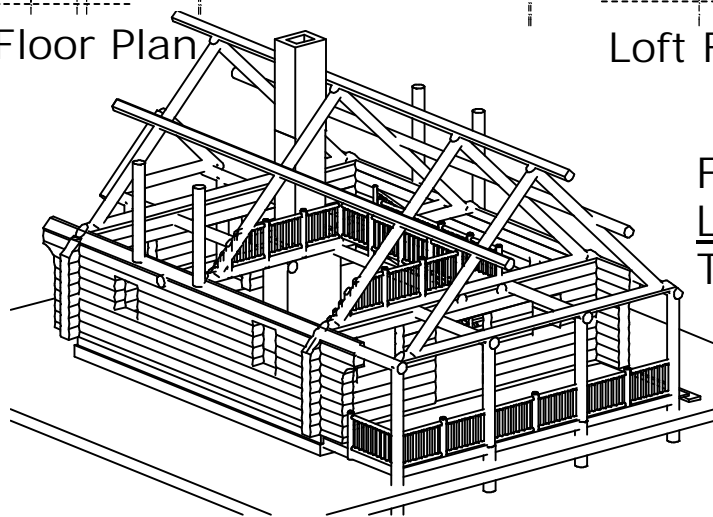

# TUCKER MOUNTAIN LOG HOMES

41 Tucker Mountain Road, Sullivan, Maine 04664 Phone: 207 422-3232 Fax: (207) 422-3493  
<http://www.tuckermtnloghomes.com>

3-D Exterior View

First Floor Plan

Loft Floor Plan

Log Shell Package

Model: Barlage  
 First Floor: 960 sf  
 Loft: 739 sf  
 Total: 1,699 sf

Handcrafted-Custom  
 Designed