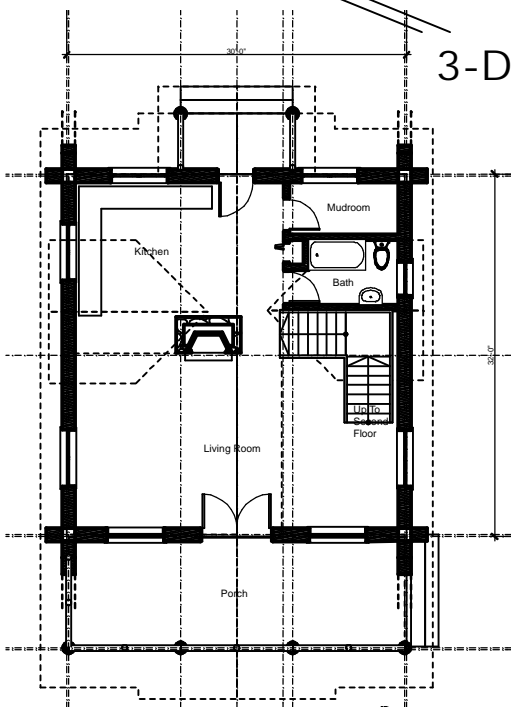

# TUCKER MOUNTAIN LOG HOMES

41 Tucker Mountain Road, Sullivan, Maine 04664 Phone: 207 422-3232 Fax: (207) 422-3493  
<http://www.tuckermtnloghomes.com>

3-D Exterior View

First Floor Plan

Loft Floor Plan

Log Shell Package

Model: Barlage  
 First Floor: 960 sf  
 Loft: 739 sf  
 Total: 1,699 sf

Handcrafted-Custom  
 Designed